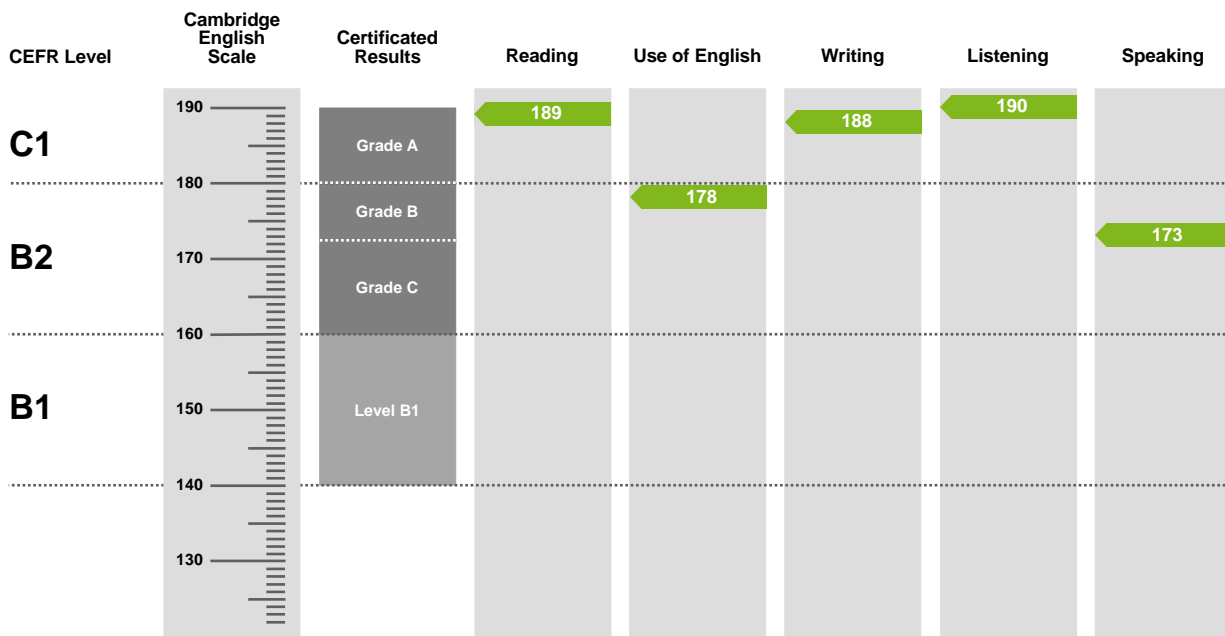

Result

Pass at Grade A

Overall Score

184

CEFR Level

C1

The First Certificate in English (FCE) is an examination targeted at Level B2 in the Council of Europe's Common European Framework of Reference.

Candidates achieving Grade A (between 180 and 190 on the Cambridge English Scale) receive the First Certificate in English stating that they have demonstrated ability at Level C1. Candidates achieving Grade B or Grade C (between 160 and 179 on the Cambridge English Scale) receive the First Certificate in English at Level B2.

Candidates whose performance is below Level B2, but falls within Level B1 (between 140 and 159 on the Cambridge English Scale), receive a Cambridge English certificate stating that they have demonstrated ability at Level B1.